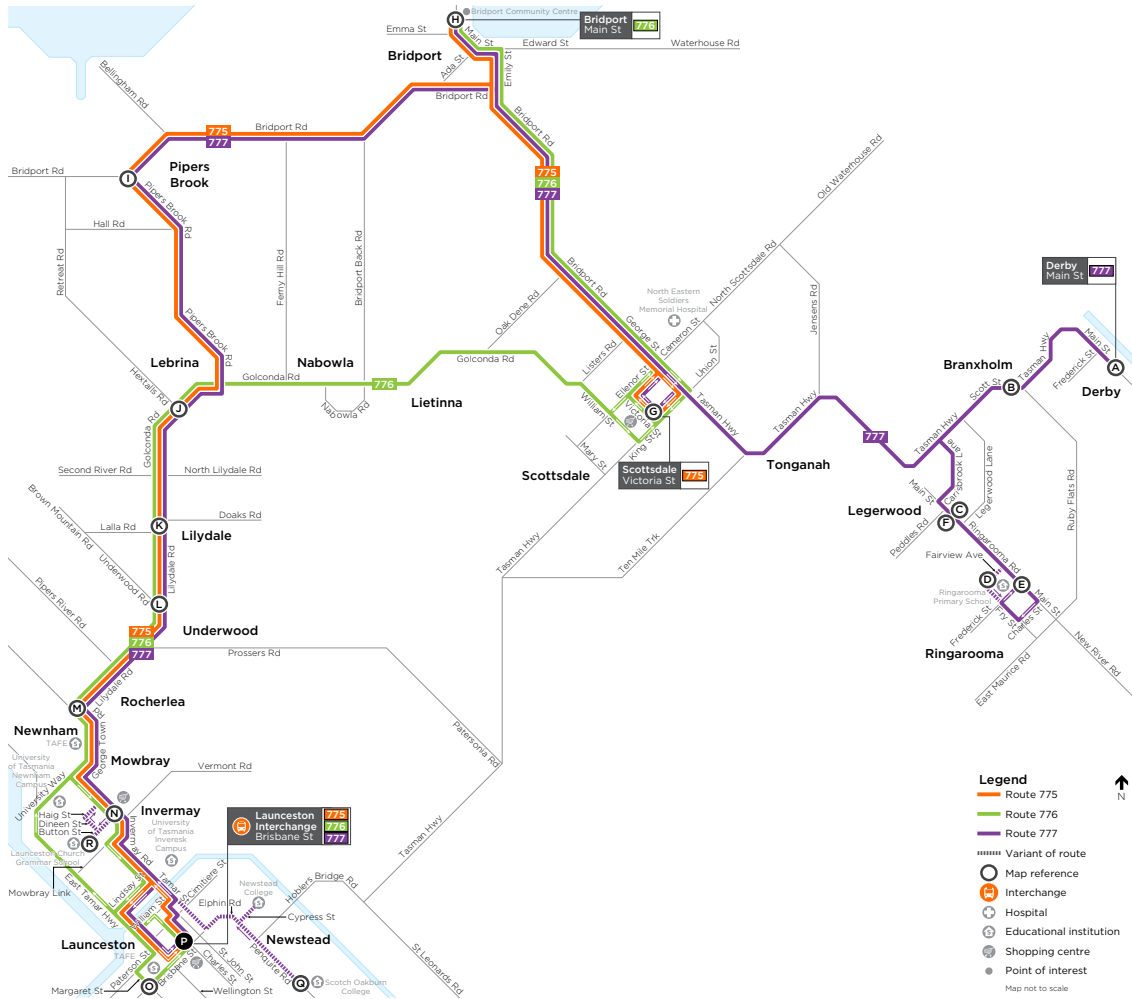

775, 776, 777

Derby, Scottsdale & Bridport to Launceston

Route number

Route

775

Scottsdale to Launceston

776

Bridport to Launceston

777

Derby to Launceston

Bus route map

Who operates my service?

Redline

775, 776, 777

tasredline.com.au

1300 360 000

Online trip information
transport.tas.gov.au